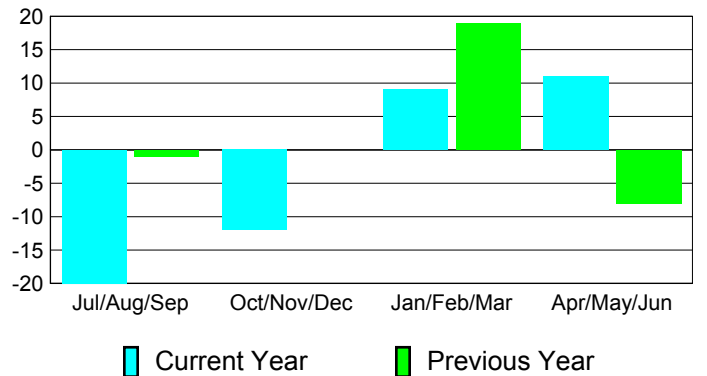

**Membership Results
2010-2011**

**Membership
2009-2010**

Month	Net Memb Goal	Actual New Memb	Actual Dropped Memb	Gain/Loss of Memb	Gain/Loss of Memb
Jul/Aug/Sep	-5	27	-47	-20	-1
Oct/Nov/Dec	-3	16	-28	-12	0
Jan/Feb/Mar	19	33	-24	9	19
Apr/May/Jun	8	70	-59	11	-8
Totals	19	146	-158	-12	10

Membership Results 2010-2011

Goal, New, Dropped, Gain/Loss

Comparison of Membership Gain/Loss

Current Year Compared to the Previous Year

Gender Comparison 2010-2011

Jul/Aug/Sep

Oct/Nov/Dec

Jan/Feb/Mar