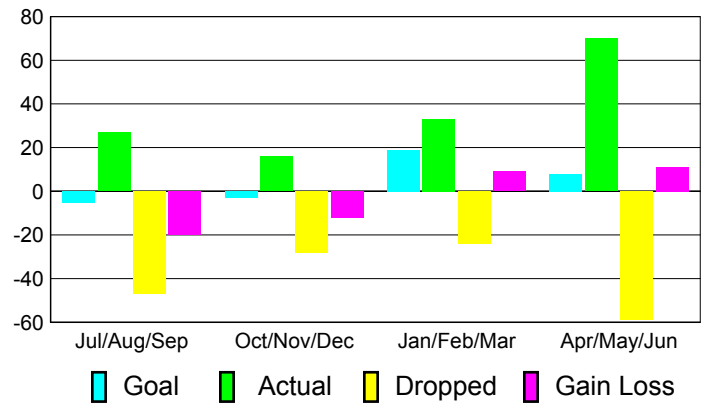

Membership Results 2010-2011

Goal, New, Dropped, Gain/Loss

Comparison of Membership Gain/Loss

Current Year Compared to the Previous Year